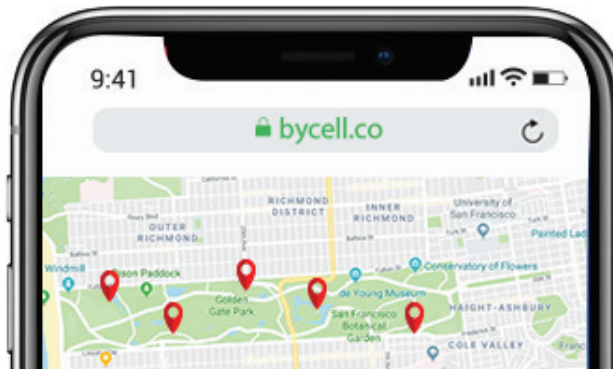

Historical Sites & Cemeteries

Cedar Hill Cemetery
Colonial Williamsburg
Texas Capitol Visitors' Center

Zoos & Aquariums

Florida Aquarium
Monterey Bay Aquarium

Academic Institutions

UC Berkeley
University of Pennsylvania

Parks & Gardens

Central Park Conservancy
Golden Gate National Recreation Area
New York Botanical Garden
Valley Forge National Park

Cities & Government

Cheyenne, WY Visitors' Bureau
City of Gainesville
Middlesex County

and 5,000 more worldwide!

Beacons and GPS Wayfinding

Content instantly appears as visitors approach location-triggered exhibits.

Add our Beacons or GPS Wayfinder to your Guide by Cell mobile tour.

Mobile Solutions for Visitor Engagement