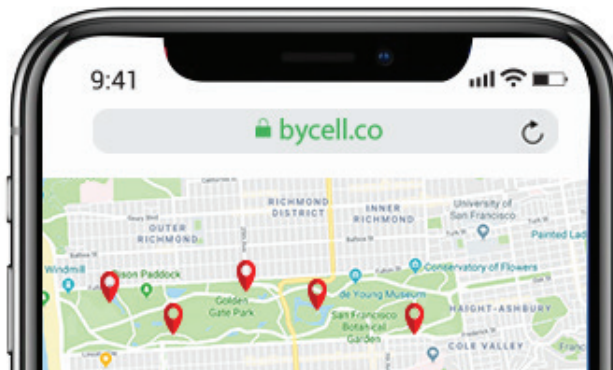

#### Parks & Gardens

Central Park Conservancy  
Golden Gate National Recreation Area  
New York Botanical Garden  
Valley Forge National Park

### Beacons and GPS Wayfinding

Content instantly appears as visitors approach location-triggered exhibits.

Add our Beacons or GPS Wayfinder to your Guide by Cell mobile tour.

**Mobile Solutions for Visitor Engagement**